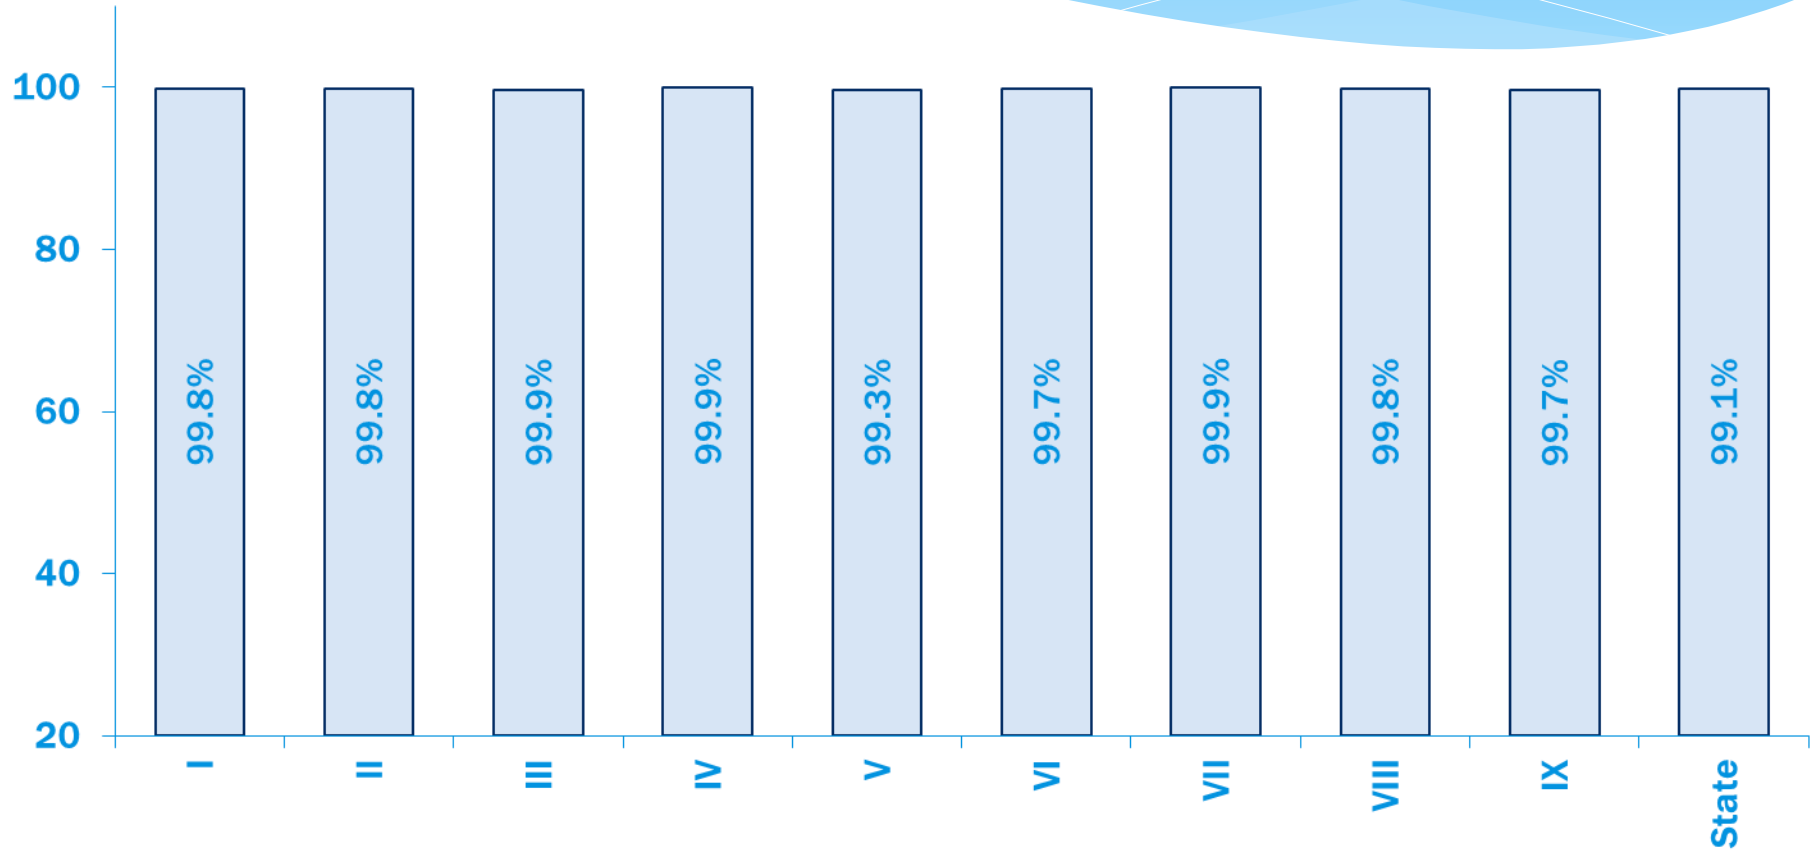

# Mississippi 2016-2017 School Compliance Percentage Kindergarten-12<sup>th</sup> Grade by District